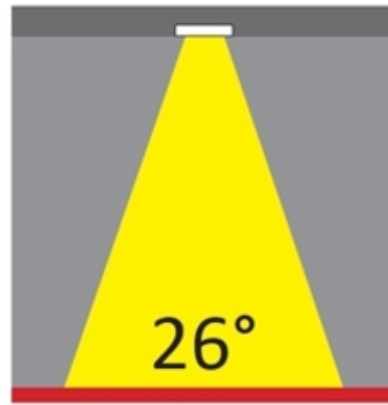

DIXIT RA8 RECESSED

A56069-

PROJECT	
TYPE	
SPECIFIER	
QUANTITY	
DATE	

	DP	DV	
Dimming	Phase	0-10V	
Color Temperature	27K 30K 35K 40K		K°
	2700K 3000K 3500K 4000K		

Order Example **K°**
L5XXXXXX-DV-30K
0-10V 3000K